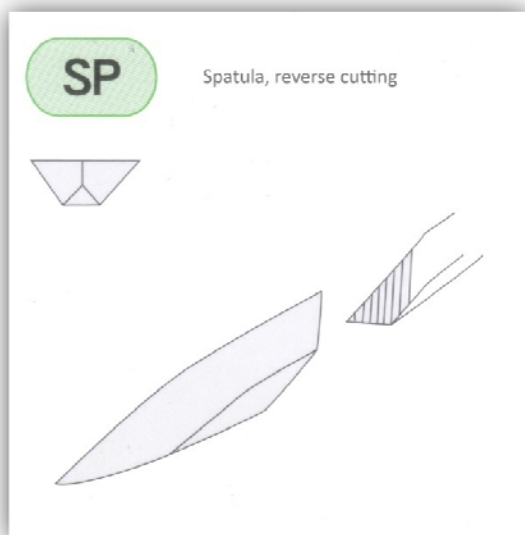

www.arosurgical.com

	STERILE 2-0 - 5-0	SIZE	N.LENGTH	CIRCLE / CURVE	MATERIAL	S.LENGTH
IN STOCK	SP27A02N-45	2-0	27mm	3/8circle 135°	Black Mono	45cm/18in
IN STOCK	SP19A03N-45	3-0	19mm	3/8circle 135°	Black Mono	45cm/18in
IN STOCK	SP24A03N-45	3-0	24mm	3/8circle 135°	Black Mono	45cm/18in
IN STOCK	SP15A04H-45	4-0	15mm	1/2circle 180°	Black Mono	45cm/18in
IN STOCK	SP15A04N-45	4-0	15mm	3/8circle 135°	Black Mono	45cm/18in
IN STOCK	SP19A04N-45	4-0	19mm	3/8circle 135°	Black Mono	45cm/18in
IN STOCK	SP13A05H-45	5-0	13mm	1/2circle 180°	Black Mono	45cm/18in
IN STOCK	SP13A05N-45	5-0	13mm	3/8circle 135°	Black Mono	45cm/18in
IN STOCK	SP17A05N-45	5-0	17mm	3/8circle 135°	Black Mono	45cm/18in