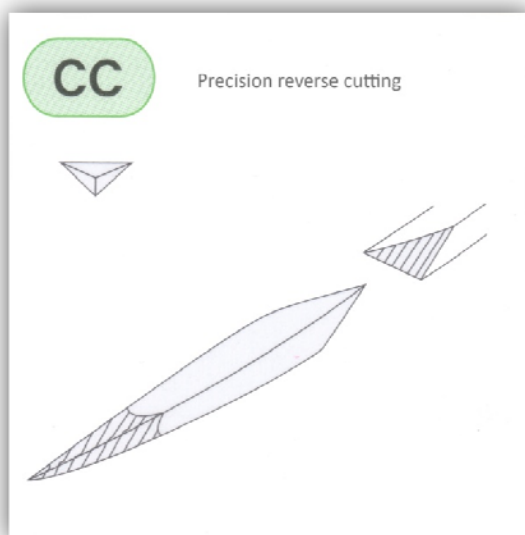

www.arosurgical.com

	STERILE 2-0 - 5-0	SIZE	N.LENGTH	CIRCLE / CURVE	MATERIAL	S.LENGTH
IN STOCK	SP27A02N-45	2-0	27mm	3/8circle 135°	Black Mono	45cm/18in
IN STOCK	SP19A03N-45	3-0	19mm	3/8circle 135°	Black Mono	45cm/18in
IN STOCK	SP24A03N-45	3-0	24mm	3/8circle 135°	Black Mono	45cm/18in
IN STOCK	SP15A04H-45	4-0	15mm	1/2circle 180°	Black Mono	45cm/18in
IN STOCK	SP15A04N-45	4-0	15mm	3/8circle 135°	Black Mono	45cm/18in
IN STOCK	SP19A04N-45	4-0	19mm	3/8circle 135°	Black Mono	45cm/18in
IN STOCK	SP13A05H-45	5-0	13mm	1/2circle 180°	Black Mono	45cm/18in
IN STOCK	SP13A05N-45	5-0	13mm	3/8circle 135°	Black Mono	45cm/18in
IN STOCK	SP17A05N-45	5-0	17mm	3/8circle 135°	Black Mono	45cm/18in